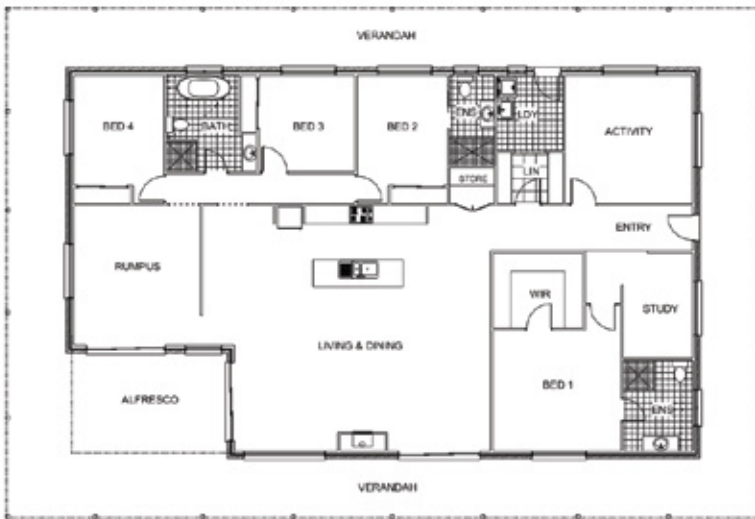

0

3

4

DFB 5-32

A MODERN HOMESTEAD

FEATURES

- 3 Bathrooms
- Oversized living area
- 4 Large bedrooms
- Rumpus & large alfresco for family fun
- Spacious activity room
- Separate study
- Large verandah wrapping the home

DETAILS

Living	254.6 Sqm
Verandah	155.4 Sqm
Alfresco	18.7 Sqm
Total	428.7 Sqm

DANIEL FINN BUILDER
 PTY LTD | LIC. 282711C
 From Concept to FINNish

Mob: 0408 373 323 | daniel@danielfinnbuilder.com.au
 291 Stewart St, Bathurst NSW 2795