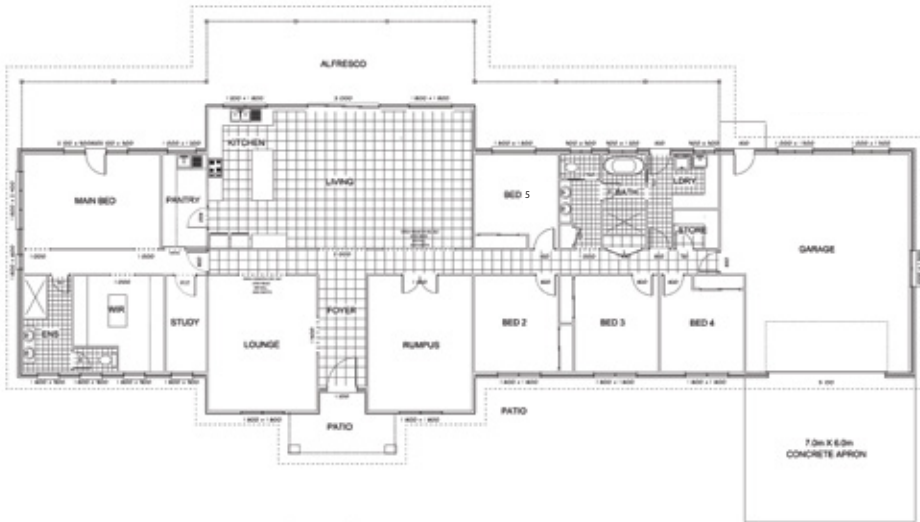

## LARGE COUNTRY CHIC

### FEATURES

- Oversized 2-car garage
- Open plan kitchen, dining & living
- Large kitchen with WIP
- Master suite with large WIR, ensuite and study
- Separate lounge & rumpus rooms

### DETAILS

Living	321.0 Sqm
Garage	73.0 Sqm
Alfresco	89.0 Sqm
Patio	9.0 Sqm
<b>Total</b>	<b>492.0 Sqm</b>